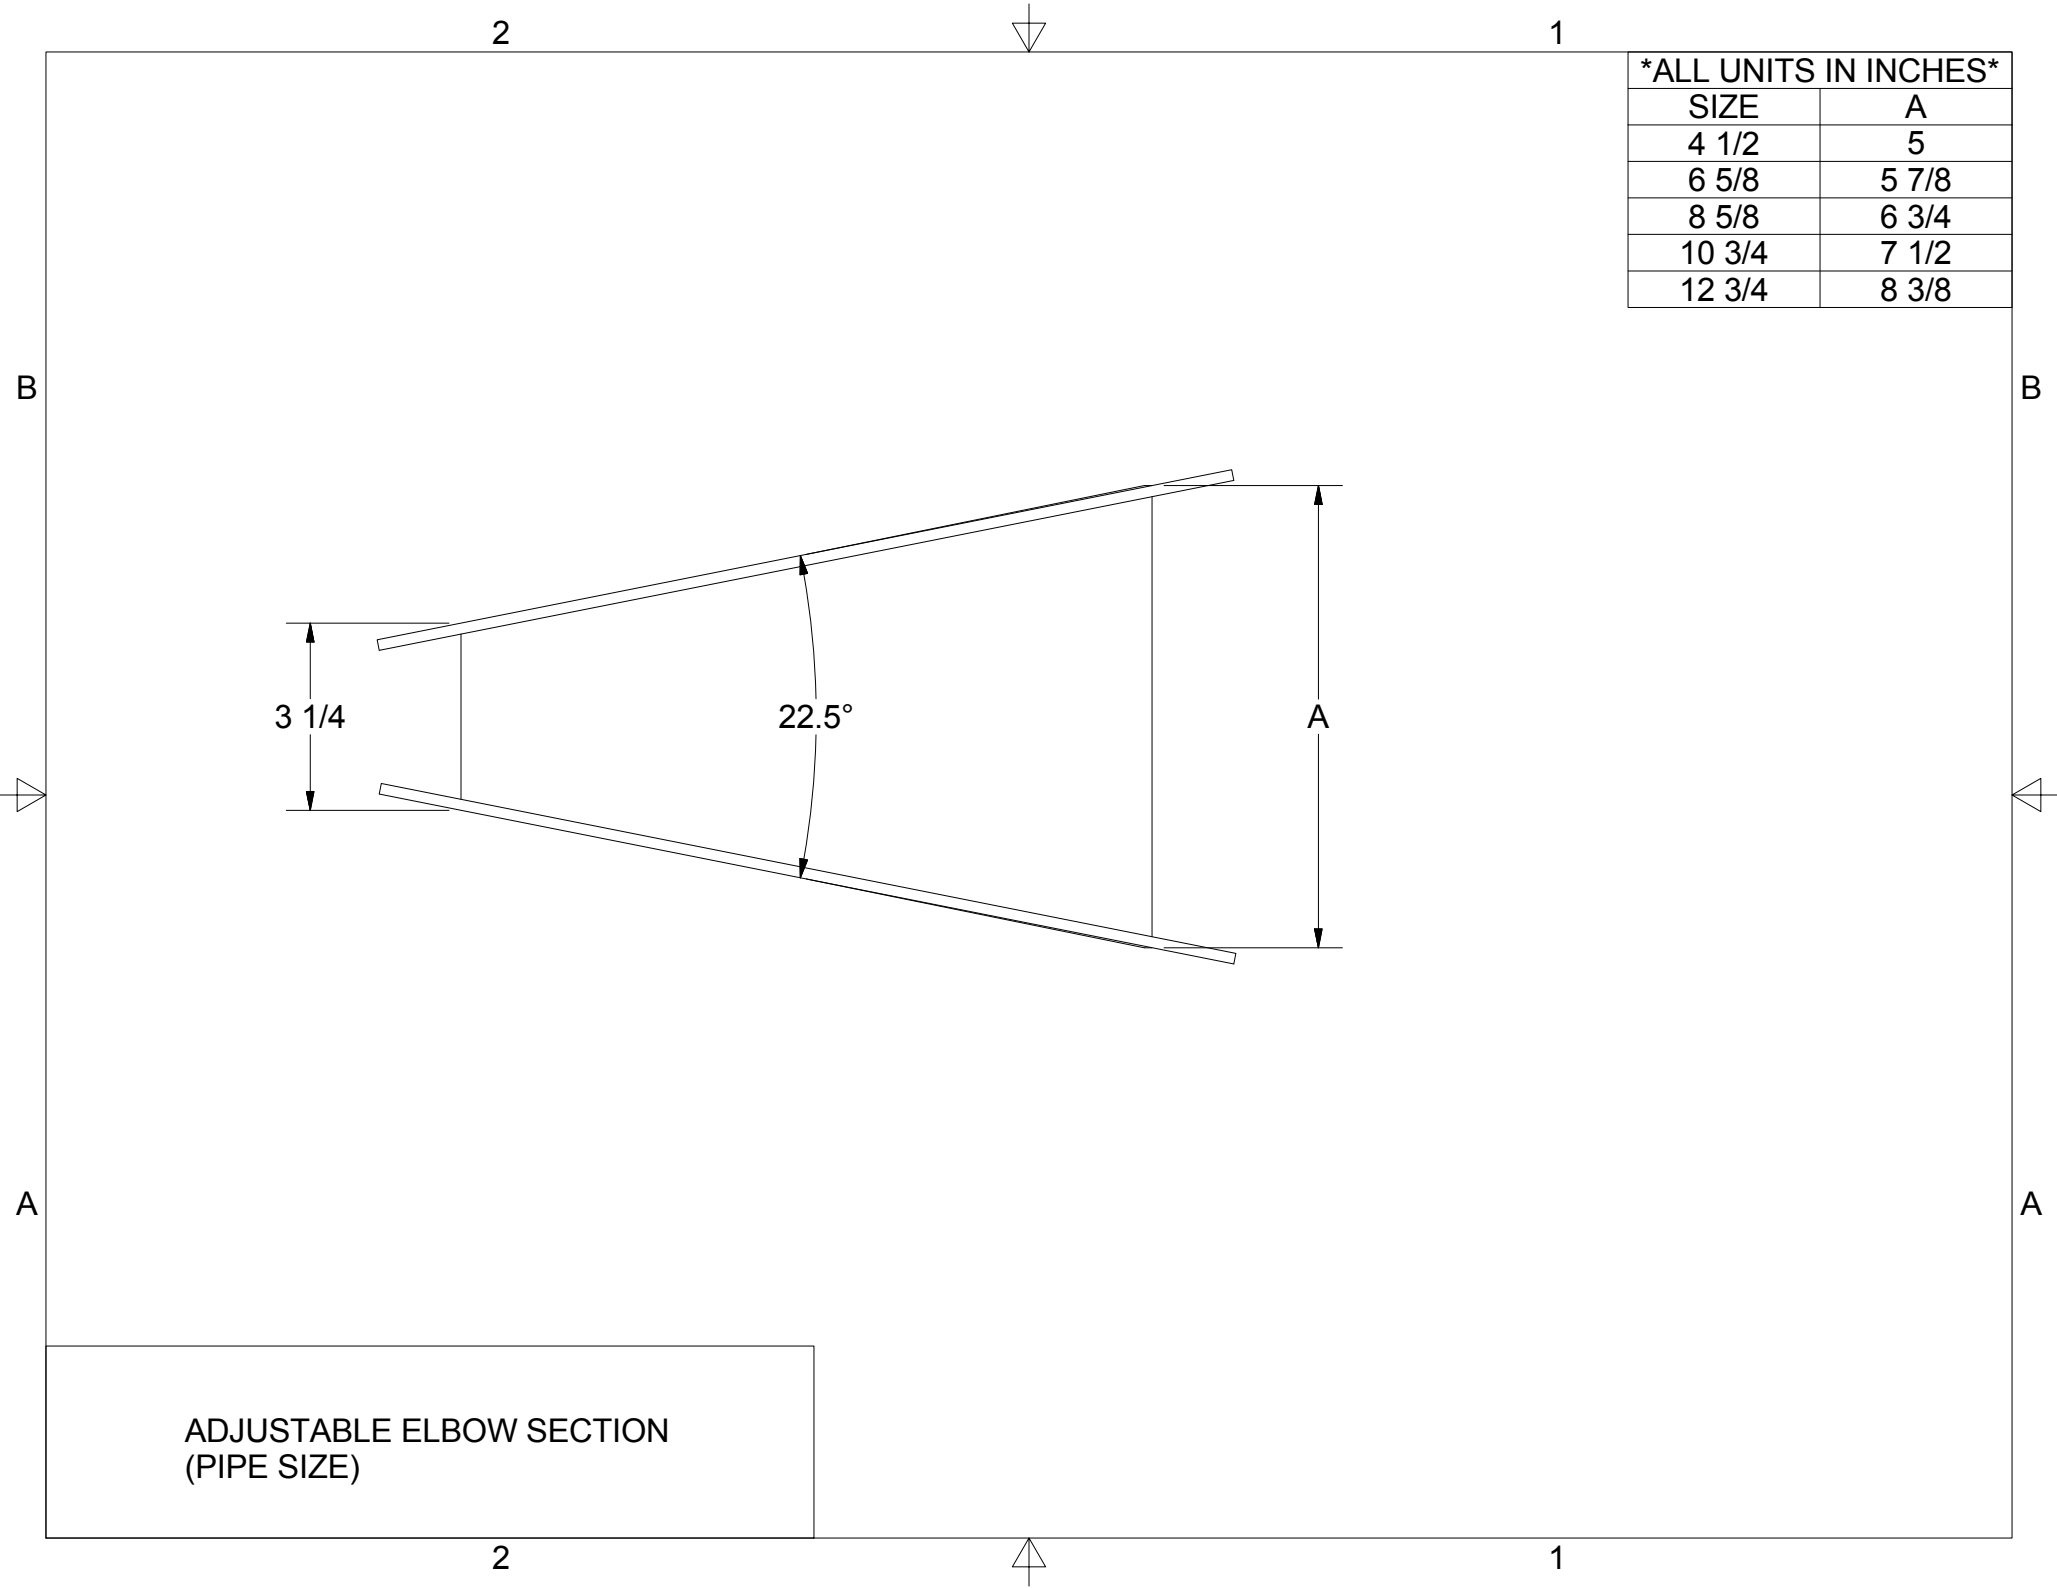

ALL UNITS IN INCHES	
SIZE	A
4 1/2	5
6 5/8	5 7/8
8 5/8	6 3/4
10 3/4	7 1/2
12 3/4	8 3/8

ADJUSTABLE ELBOW SECTION
(PIPE SIZE)